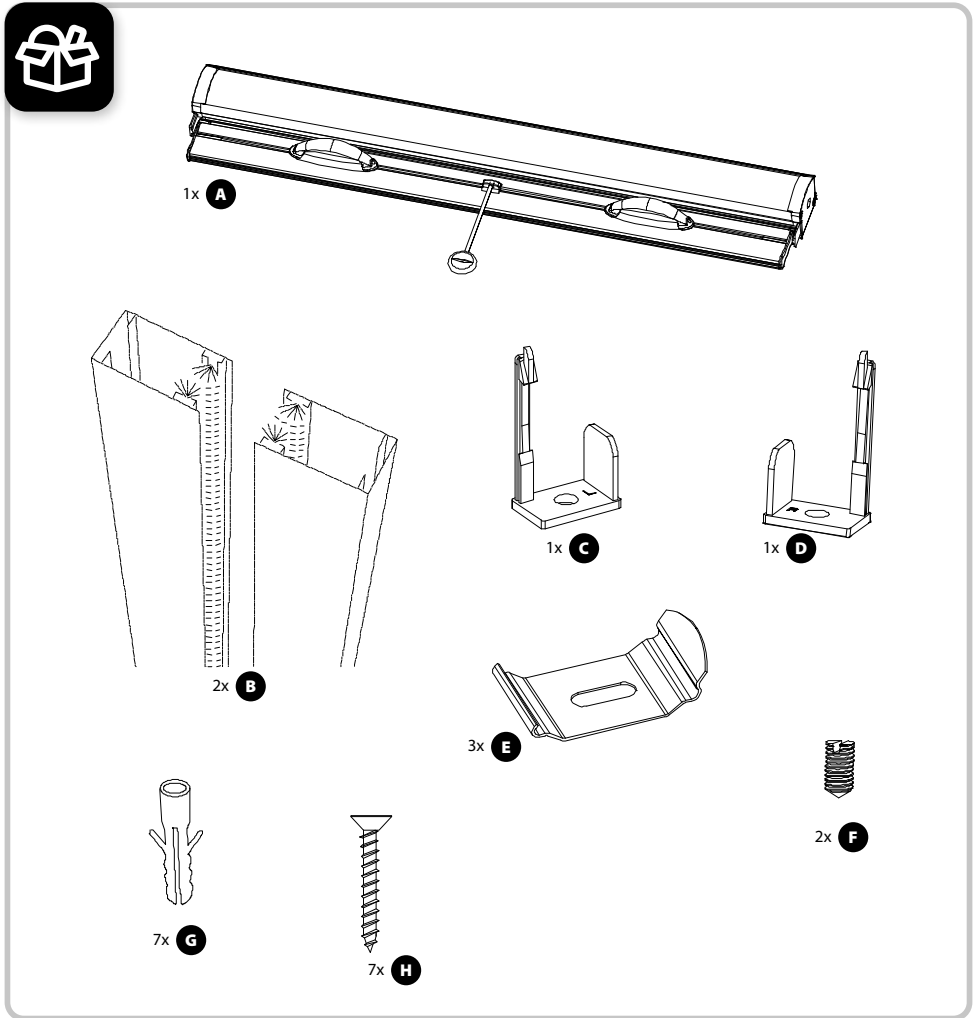

SCHELLENBERG

INSECTSYSTEM ROLLO

70890, 70891, 70892, 70893, 70894, 70895

7 $H - 48 \text{ mm} =$ 

A series of horizontal dotted lines for writing, spaced evenly down the page.

A series of horizontal dotted lines for writing, filling most of the page.