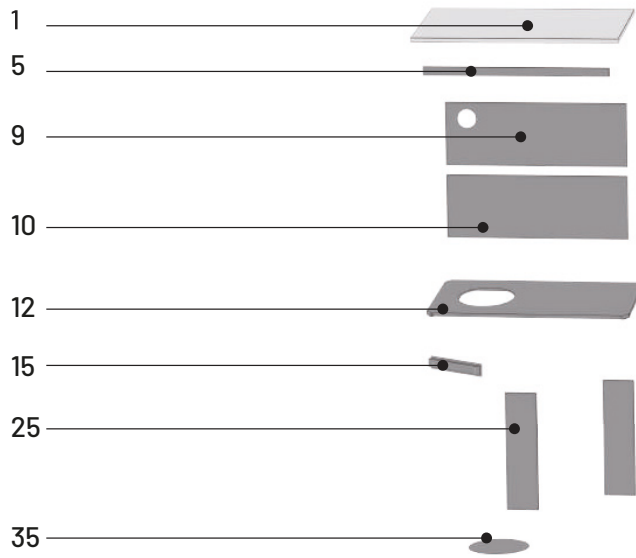

ASSEMBLY INSTRUCTIONS FOR OUTDOOR KITCHEN 120

FIND A VIDEO ON HOW TO
ASSEMBLE THE OUTDOOR KITCHEN AT
COZZEBBQ.COM/ASSEMBLY

BOX1

BOX2

1		1pc.	7		1pc.
2		2pcs.	8A		1pc.
3		2pcs.	8B		1pc.
4		2pcs.	9		1pc.
5		1pc.	10		1pc.
6		3pcs.	11		2pcs.

12		1pc.	18		4pcs.
13		6pcs.	19		4pcs.
14		1pc.	20		1pc.
15		1pc.	21		3pcs.
16		1pc.	22		3pcs.
17		4pcs.	23		1pc.

24		1pc.	30		1pc.
25		2pcs.	31		1pc.
26		1pc.	32		1pc.
27		2pcs.	33		1pc.
28		1pc.	34		1pc.
29		2pcs.	35		1pc.