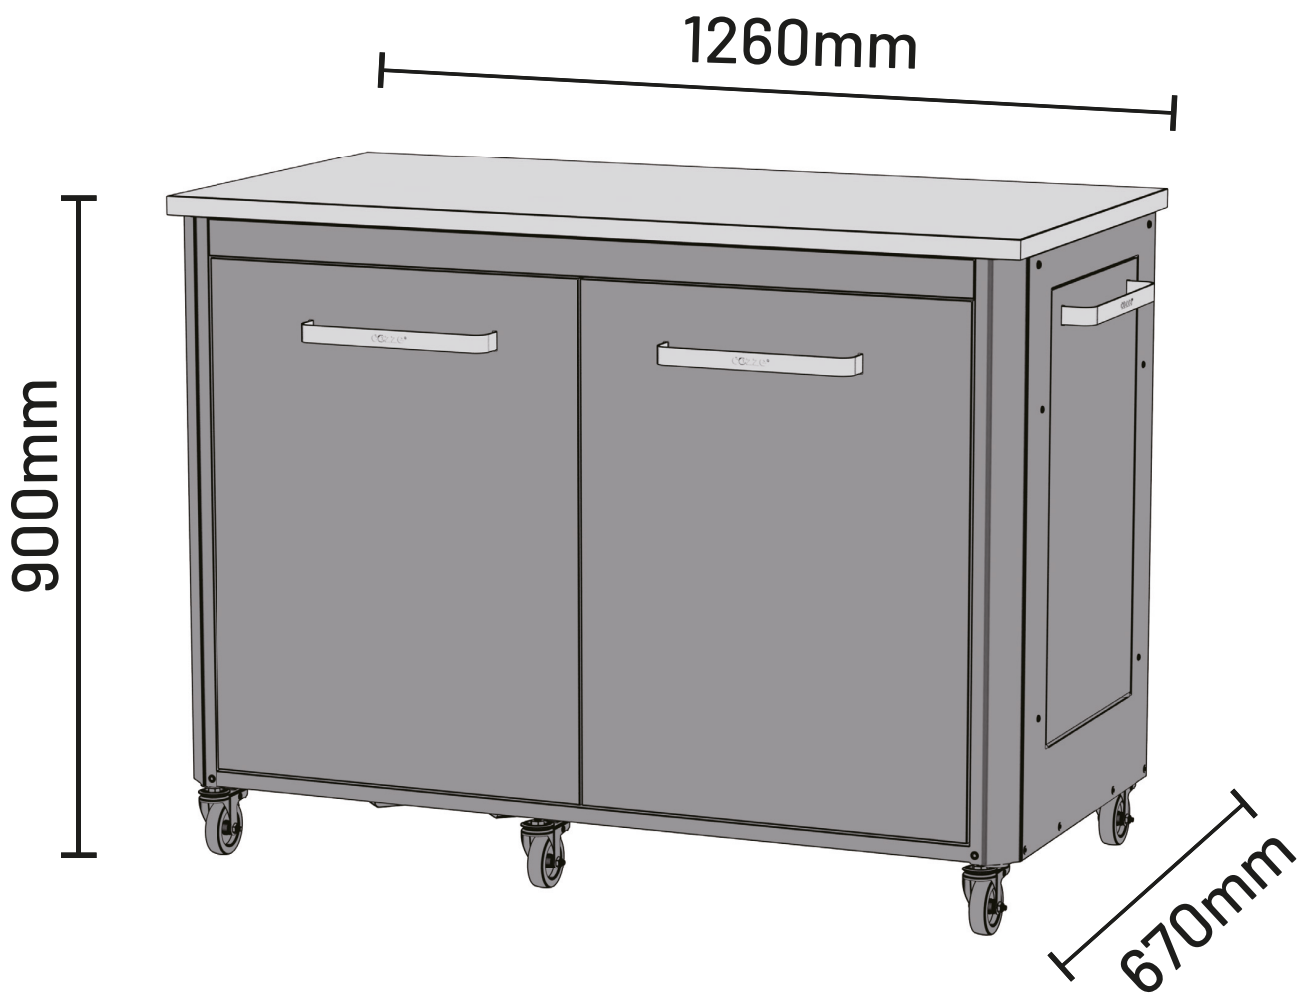

ASSEMBLY INSTRUCTIONS FOR OUTDOOR KITCHEN 120

FIND A VIDEO ON HOW TO
ASSEMBLE THE OUTDOOR KITCHEN AT
COZZEBBQ.COM/ASSEMBLY

BOX1

BOX2

1		1pc.	7		1pc.
2		2pcs.	8A		1pc.
3		2pcs.	8B		1pc.
4		2pcs.	9		1pc.
5		1pc.	10		1pc.
6		3pcs.	11		2pcs.