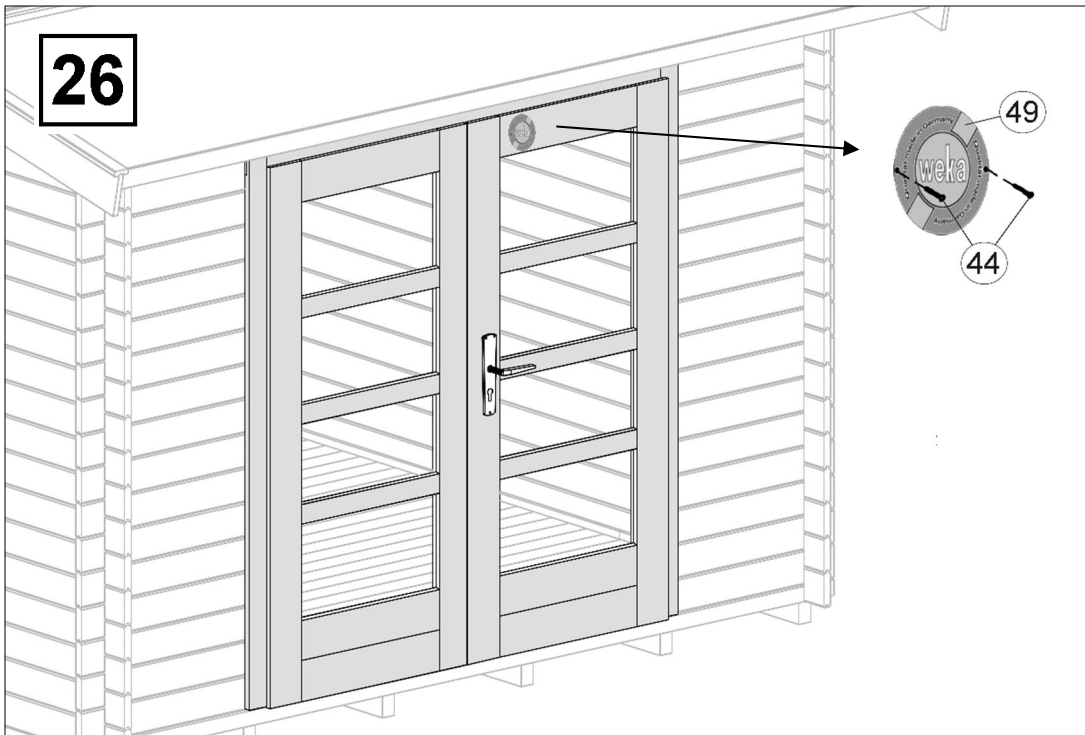

## **Blockhaustür, 2-flügelig**

en	Blockboard cabin door, 2 panes
fr	porte maison en madriers, 2 vantaux
it	porta per casetta in listoni, a 2 ante

**25**

Pos	Abbildung	Abmessung	Pos	Abbildung	Abmessung
(D.1)		46 / 80	(D.6)		
(D.2)		46 / 80	(D.7)		21 / 67
(D.3)		46 / 80	(D.8)		21 / 67
(D.4)		5 / 15 / 1750	(D.9)		21 / 67
(D.5)					