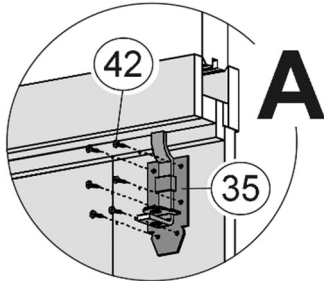

## **Blockhaustür, 2-flügelig**

en	Blockboard cabin door, 2 panes
fr	porte maison en madriers, 2 vantaux
it	porta per casetta in listoni, a 2 ante

**25**

Pos	Abbildung	Abmessung	Pos	Abbildung	Abmessung
(D.1)		46 / 80	(D.6)		
(D.2)		46 / 80	(D.7)		21 / 67
(D.3)		46 / 80	(D.8)		21 / 67
(D.4)		5 / 15 / 1750	(D.9)		21 / 67
(D.5)					