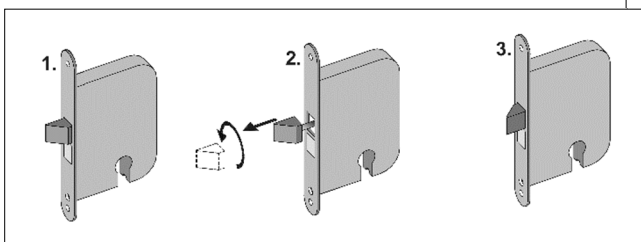

## **Blockhaustür, 2-flügelig**

en	Blockboard cabin door, 2 panes
fr	porte maison en madriers, 2 vantaux
it	porta per casetta in listoni, a 2 ante

**25**

Pos	Abbildung	Abmessung	Pos	Abbildung	Abmessung
(D.1)		46 / 80	(D.6)		
(D.2)		46 / 80	(D.7)		21 / 67
(D.3)		46 / 80	(D.8)		21 / 67
(D.4)		5 / 15 / 1750	(D.9)		21 / 67
(D.5)					