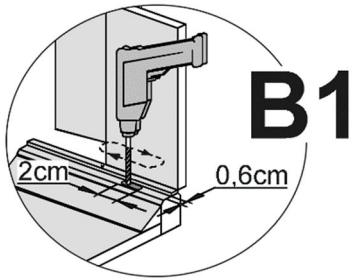

## **Blockhaustür, 2-flügelig**

en	Blockboard cabin door, 2 panes
fr	porte maison en madriers, 2 vantaux
it	porta per casetta in listoni, a 2 ante

**25**

Pos	Abbildung	Abmessung	Pos	Abbildung	Abmessung
(D.1)		46 / 80	(D.6)		
(D.2)		46 / 80	(D.7)		21 / 67
(D.3)		46 / 80	(D.8)		21 / 67
(D.4)		5 / 15 / 1750	(D.9)		21 / 67
(D.5)					