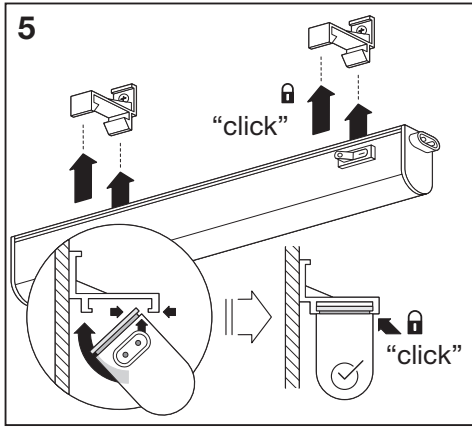

LED SWITCH BATTEN

mm
L
H
W

	L x W x H [mm]
LED SWITCH BATTEN 0.3M	313x22x30
LED SWITCH BATTEN 0.6M	573x22x30
LED SWITCH BATTEN 0.9M	873x22x30
LED SWITCH BATTEN 1.2M	1173x22x30

2

x

	x
LED SWITCH BATTEN 0.3M	290mm
LED SWITCH BATTEN 0.6M	550mm
LED SWITCH BATTEN 0.9M	850mm
LED SWITCH BATTEN 1.2M	1150mm

3

x

	x
LED SWITCH BATTEN 0.3M	290mm
LED SWITCH BATTEN 0.6M	550mm
LED SWITCH BATTEN 0.9M	850mm
LED SWITCH BATTEN 1.2M	1150mm

4

“click”

“click”

	EAN	This product contains a light source of energy efficiency class	Contained Light Source
LED SWITCH BATTEN 0.3M 4W/830	4058075266681	E	
LED SWITCH BATTEN 0.3M 4W/840	4058075266704	E	
LED SWITCH BATTEN 0.6M 8W/830	4058075266728	E	
LED SWITCH BATTEN 0.6M 8W/840	4058075266742	E	
LED SWITCH BATTEN 0.9M 10W/830	4058075266865	E	
LED SWITCH BATTEN 0.9M 10W/840	4058075266964	E	
LED SWITCH BATTEN 1.2M 14W/830	4058075266988	E	
LED SWITCH BATTEN 1.2M 14W/840	4058075267046	E	