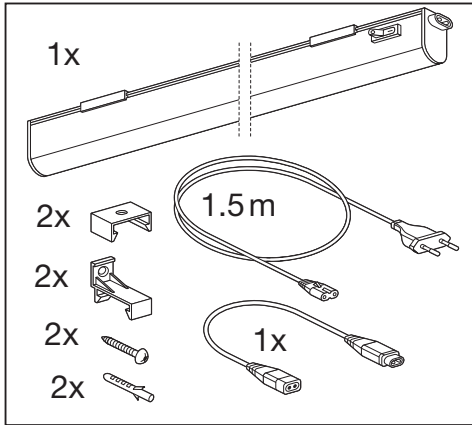

LED SWITCH BATTEN

	EAN	W	lm	K	Temp (°C)	V~	mA	Hz	DF	
LED SWITCH BATTEN 0.3M 4W/830	4058075266681	4	450	3000	-20...+40	220-240	35	50/60	>0.7	0.1 kg
LED SWITCH BATTEN 0.3M 4W/840	4058075266704	4	450	4000	-20...+40	220-240	35	50/60	>0.7	0.1 kg
LED SWITCH BATTEN 0.6M 8W/830	4058075266728	8	900	3000	-20...+40	220-240	60	50/60	>0.7	0.1 kg
LED SWITCH BATTEN 0.6M 8W/840	4058075266742	8	900	4000	-20...+40	220-240	60	50/60	>0.7	0.1 kg
LED SWITCH BATTEN 0.9M 10W/830	4058075266865	10	1100	3000	-20...+40	220-240	75	50/60	>0.7	0.1 kg
LED SWITCH BATTEN 0.9M 10W/840	4058075266964	10	1100	4000	-20...+40	220-240	75	50/60	>0.7	0.1 kg
LED SWITCH BATTEN 1.2M 14W/830	4058075266988	14	1600	3000	-20...+40	220-240	105	50/60	>0.7	0.2 kg
LED SWITCH BATTEN 1.2M 14W/840	4058075267046	14	1600	4000	-20...+40	220-240	105	50/60	>0.7	0.2 kg

LED SWITCH BATTEN

mm
L
H
W

	L x W x H [mm]
LED SWITCH BATTEN 0.3M	313x22x30
LED SWITCH BATTEN 0.6M	573x22x30
LED SWITCH BATTEN 0.9M	873x22x30
LED SWITCH BATTEN 1.2M	1173x22x30

2

x

	x
LED SWITCH BATTEN 0.3M	290mm
LED SWITCH BATTEN 0.6M	550mm
LED SWITCH BATTEN 0.9M	850mm
LED SWITCH BATTEN 1.2M	1150mm

3

x

	x
LED SWITCH BATTEN 0.3M	290mm
LED SWITCH BATTEN 0.6M	550mm
LED SWITCH BATTEN 0.9M	850mm
LED SWITCH BATTEN 1.2M	1150mm

4

“click”

“click”

	EAN	This product contains a light source of energy efficiency class	Contained Light Source
LED SWITCH BATTEN 0.3M 4W/830	4058075266681	E	
LED SWITCH BATTEN 0.3M 4W/840	4058075266704	E	
LED SWITCH BATTEN 0.6M 8W/830	4058075266728	E	
LED SWITCH BATTEN 0.6M 8W/840	4058075266742	E	
LED SWITCH BATTEN 0.9M 10W/830	4058075266865	E	
LED SWITCH BATTEN 0.9M 10W/840	4058075266964	E	
LED SWITCH BATTEN 1.2M 14W/830	4058075266988	E	
LED SWITCH BATTEN 1.2M 14W/840	4058075267046	E	