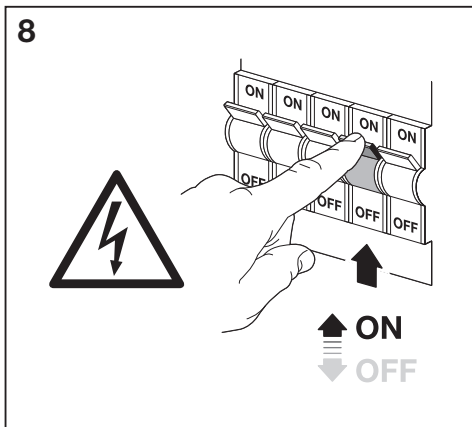

3

x

	x
LED SWITCH BATTEN 0.3M	290mm
LED SWITCH BATTEN 0.6M	550mm
LED SWITCH BATTEN 0.9M	850mm
LED SWITCH BATTEN 1.2M	1150mm

4

“click”

“click”

	EAN	This product contains a light source of energy efficiency class	Contained Light Source
LED SWITCH BATTEN 0.3M 4W/830	4058075266681	E	
LED SWITCH BATTEN 0.3M 4W/840	4058075266704	E	
LED SWITCH BATTEN 0.6M 8W/830	4058075266728	E	
LED SWITCH BATTEN 0.6M 8W/840	4058075266742	E	
LED SWITCH BATTEN 0.9M 10W/830	4058075266865	E	
LED SWITCH BATTEN 0.9M 10W/840	4058075266964	E	
LED SWITCH BATTEN 1.2M 14W/830	4058075266988	E	
LED SWITCH BATTEN 1.2M 14W/840	4058075267046	E	