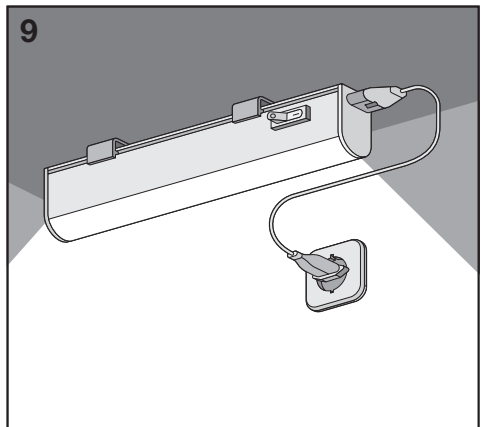

LED SWITCH BATTEN

mm
L
H
W

	L x W x H [mm]
LED SWITCH BATTEN 0.3M	313x22x30
LED SWITCH BATTEN 0.6M	573x22x30
LED SWITCH BATTEN 0.9M	873x22x30
LED SWITCH BATTEN 1.2M	1173x22x30

2

x

	x
LED SWITCH BATTEN 0.3M	290mm
LED SWITCH BATTEN 0.6M	550mm
LED SWITCH BATTEN 0.9M	850mm
LED SWITCH BATTEN 1.2M	1150mm

3

x

	x
LED SWITCH BATTEN 0.3M	290mm
LED SWITCH BATTEN 0.6M	550mm
LED SWITCH BATTEN 0.9M	850mm
LED SWITCH BATTEN 1.2M	1150mm

4

“click”

“click”

	EAN	This product contains a light source of energy efficiency class	Contained Light Source
LED SWITCH BATTEN 0.3M 4W/830	4058075266681	E	
LED SWITCH BATTEN 0.3M 4W/840	4058075266704	E	
LED SWITCH BATTEN 0.6M 8W/830	4058075266728	E	
LED SWITCH BATTEN 0.6M 8W/840	4058075266742	E	
LED SWITCH BATTEN 0.9M 10W/830	4058075266865	E	
LED SWITCH BATTEN 0.9M 10W/840	4058075266964	E	
LED SWITCH BATTEN 1.2M 14W/830	4058075266988	E	
LED SWITCH BATTEN 1.2M 14W/840	4058075267046	E	