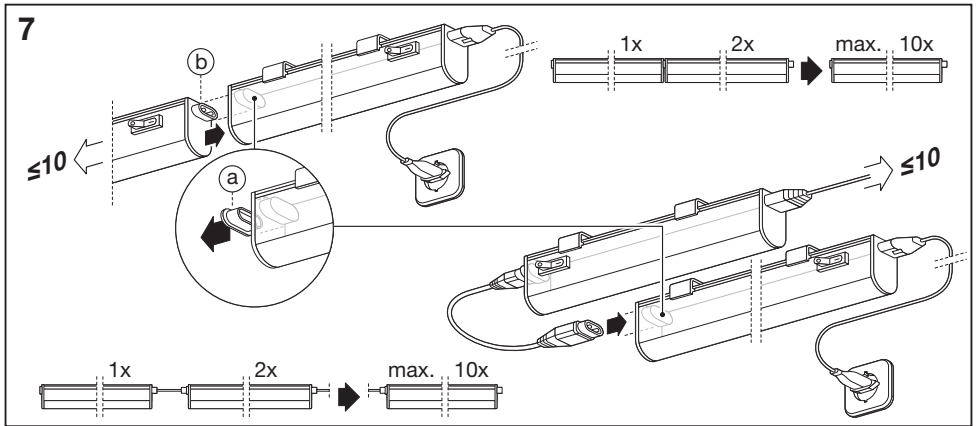

LED SWITCH BATTEN

mm
L
H
W

	L x W x H [mm]
LED SWITCH BATTEN 0.3M	313x22x30
LED SWITCH BATTEN 0.6M	573x22x30
LED SWITCH BATTEN 0.9M	873x22x30
LED SWITCH BATTEN 1.2M	1173x22x30

2

x

	x
LED SWITCH BATTEN 0.3M	290mm
LED SWITCH BATTEN 0.6M	550mm
LED SWITCH BATTEN 0.9M	850mm
LED SWITCH BATTEN 1.2M	1150mm

3

x

	x
LED SWITCH BATTEN 0.3M	290mm
LED SWITCH BATTEN 0.6M	550mm
LED SWITCH BATTEN 0.9M	850mm
LED SWITCH BATTEN 1.2M	1150mm

4

“click”

“click”

	EAN	This product contains a light source of energy efficiency class	Contained Light Source
LED SWITCH BATTEN 0.3M 4W/830	4058075266681	E	
LED SWITCH BATTEN 0.3M 4W/840	4058075266704	E	
LED SWITCH BATTEN 0.6M 8W/830	4058075266728	E	
LED SWITCH BATTEN 0.6M 8W/840	4058075266742	E	
LED SWITCH BATTEN 0.9M 10W/830	4058075266865	E	
LED SWITCH BATTEN 0.9M 10W/840	4058075266964	E	
LED SWITCH BATTEN 1.2M 14W/830	4058075266988	E	
LED SWITCH BATTEN 1.2M 14W/840	4058075267046	E	