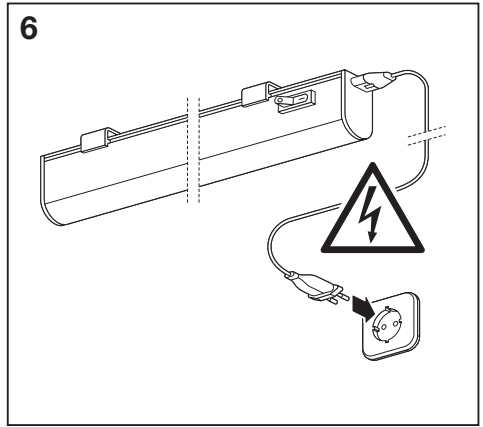

3

x

	x
LED SWITCH BATTEN 0.3M	290mm
LED SWITCH BATTEN 0.6M	550mm
LED SWITCH BATTEN 0.9M	850mm
LED SWITCH BATTEN 1.2M	1150mm

4

“click”

“click”

	EAN	This product contains a light source of energy efficiency class	Contained Light Source
LED SWITCH BATTEN 0.3M 4W/830	4058075266681	E	
LED SWITCH BATTEN 0.3M 4W/840	4058075266704	E	
LED SWITCH BATTEN 0.6M 8W/830	4058075266728	E	
LED SWITCH BATTEN 0.6M 8W/840	4058075266742	E	
LED SWITCH BATTEN 0.9M 10W/830	4058075266865	E	
LED SWITCH BATTEN 0.9M 10W/840	4058075266964	E	
LED SWITCH BATTEN 1.2M 14W/830	4058075266988	E	
LED SWITCH BATTEN 1.2M 14W/840	4058075267046	E	